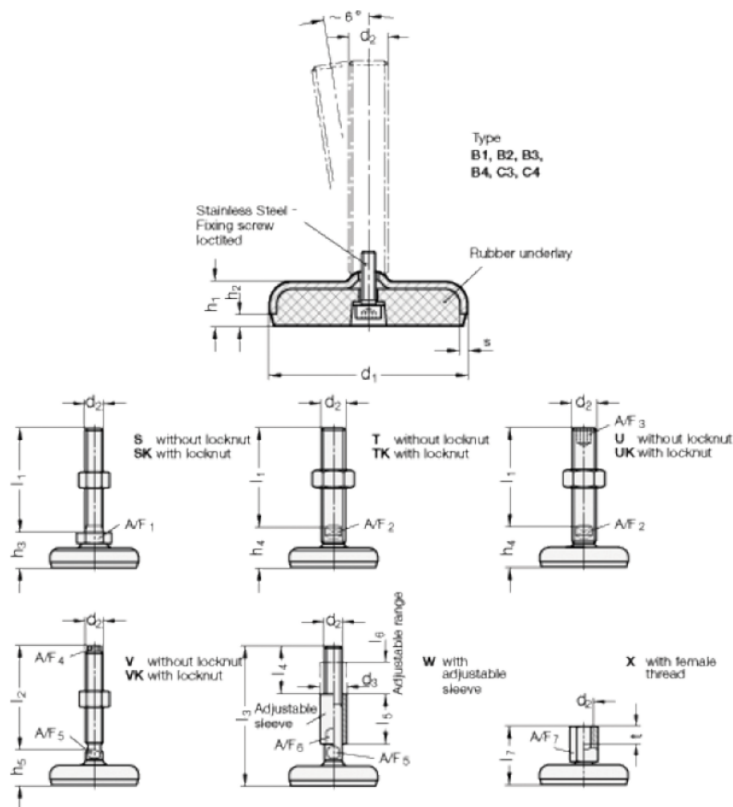

Article number: 2031100M863B1SK
 Description: E+G levelling foot
 GN 31-100-M8-63-B1-SK
 Note: SK With nut, External hexagon at the bottom

Measures

A/F1-	= 17
d1	= 100
d2	= 8
h1	= 20
h2	= 6
h3 +4.0/0	= 28
l1	= 63
s	= 3